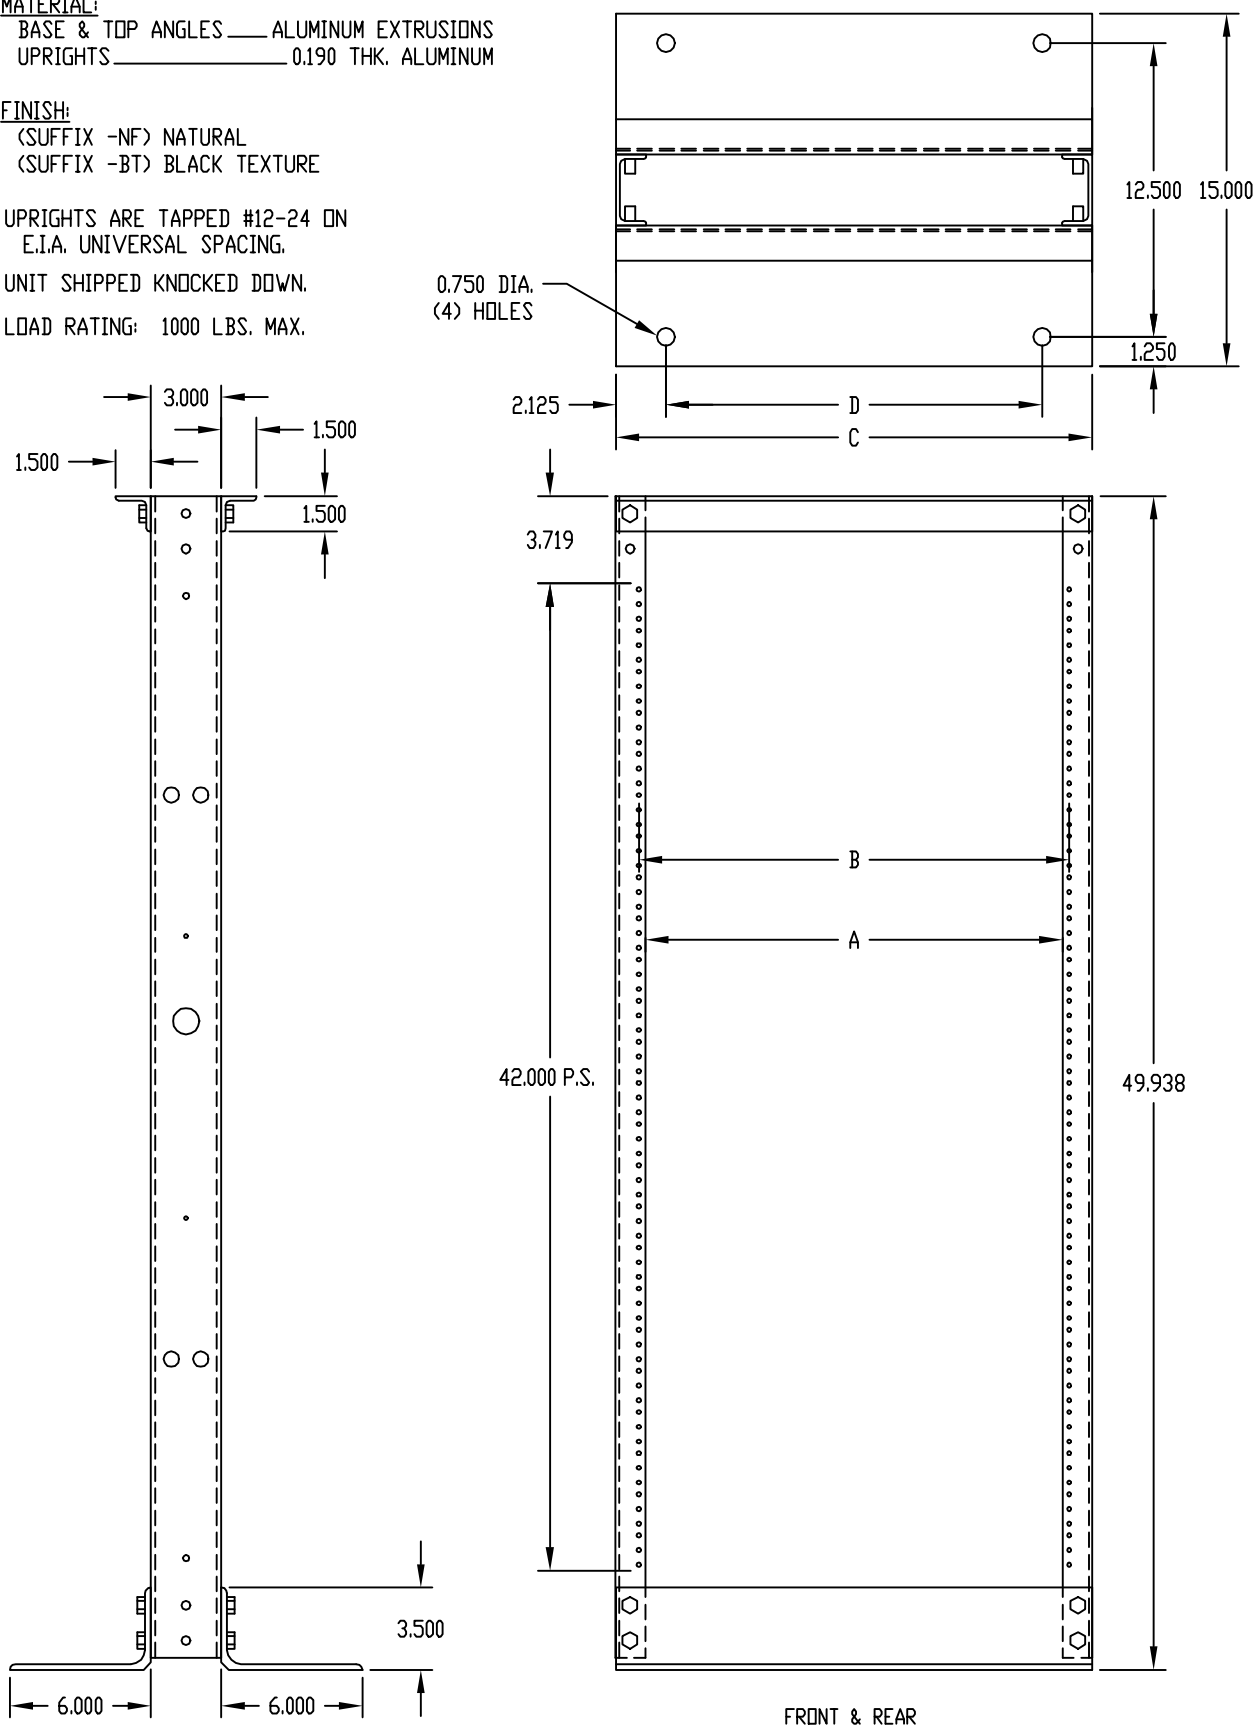

PART NAME ALUMINUM RELAY RACK

PART No. ARR-1276-NF & ARR-1276-BT
ARR-1296 NF & ARR-1296-BT

MATERIAL:
BASE & TOP ANGLES — ALUMINUM EXTRUSIONS
UPRIGHTS — 0.190 THK. ALUMINUM

FINISH:
(SUFFIX -NF) NATURAL
(SUFFIX -BT) BLACK TEXTURE

UPRIGHTS ARE TAPPED #12-24 DN
E.I.A. UNIVERSAL SPACING.

UNIT SHIPPED KNOCKED DOWN.

LOAD RATING: 1000 LBS. MAX.

PART NO.	PANEL SPACE	OVERALL HEIGHT	A	B	C	D
ARR-1276-NF	42.000	49.938	17.752	18.312	20.250	16.000
ARR-1276-BT	42.000	49.938	17.752	18.312	20.250	16.000
ARR-1296-NF	42.000	49.938	21.752	22.312	24.250	20.000
ARR-1296-BT	42.000	49.938	21.752	22.312	24.250	20.000